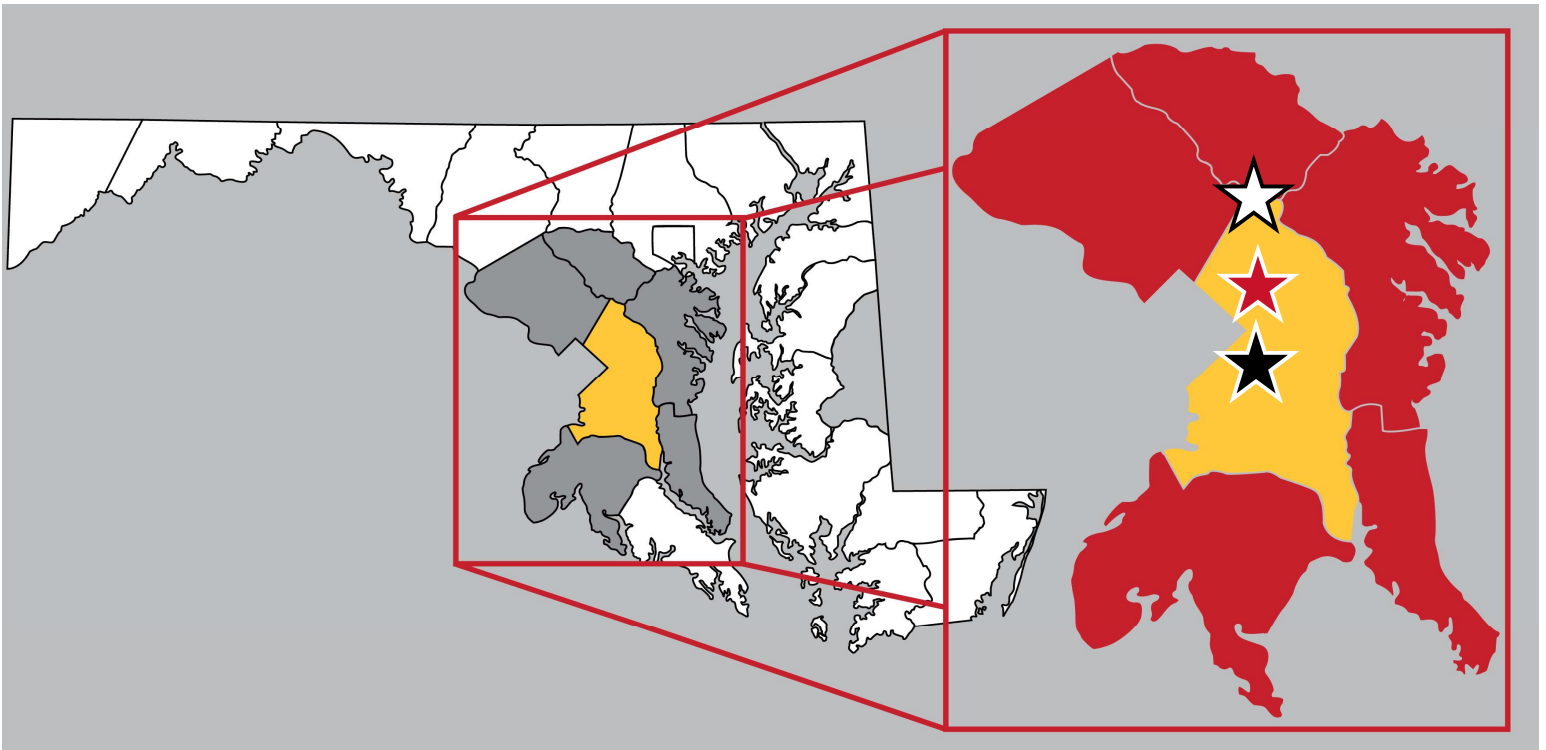

+$1.0B

Aerospace Economic Impact

~22,000

Aerospace Jobs

Major facilities and companies contributing to Prince George's County:

★ NASA Goddard Space Flight Center	★ the Hammers Company
★ Joint Base Andrews Naval Air Facility	★ KBR
★ National Oceanic and Atmospheric Administration (NOAA)	★ Earth Resources Technology (ERT)
★ Avatar Technologies	★ a.i. solutions
	★ University of Maryland

- NASA Goddard Space Flight Center: ~8,000+ federal and contractor workforce; largest organization of Earth & Space scientists and engineers in the U.S.
- NOAA operates most weather satellites out of Suitland facility
- UMD-CP #11 Nationally Ranked Aerospace Engineering Program