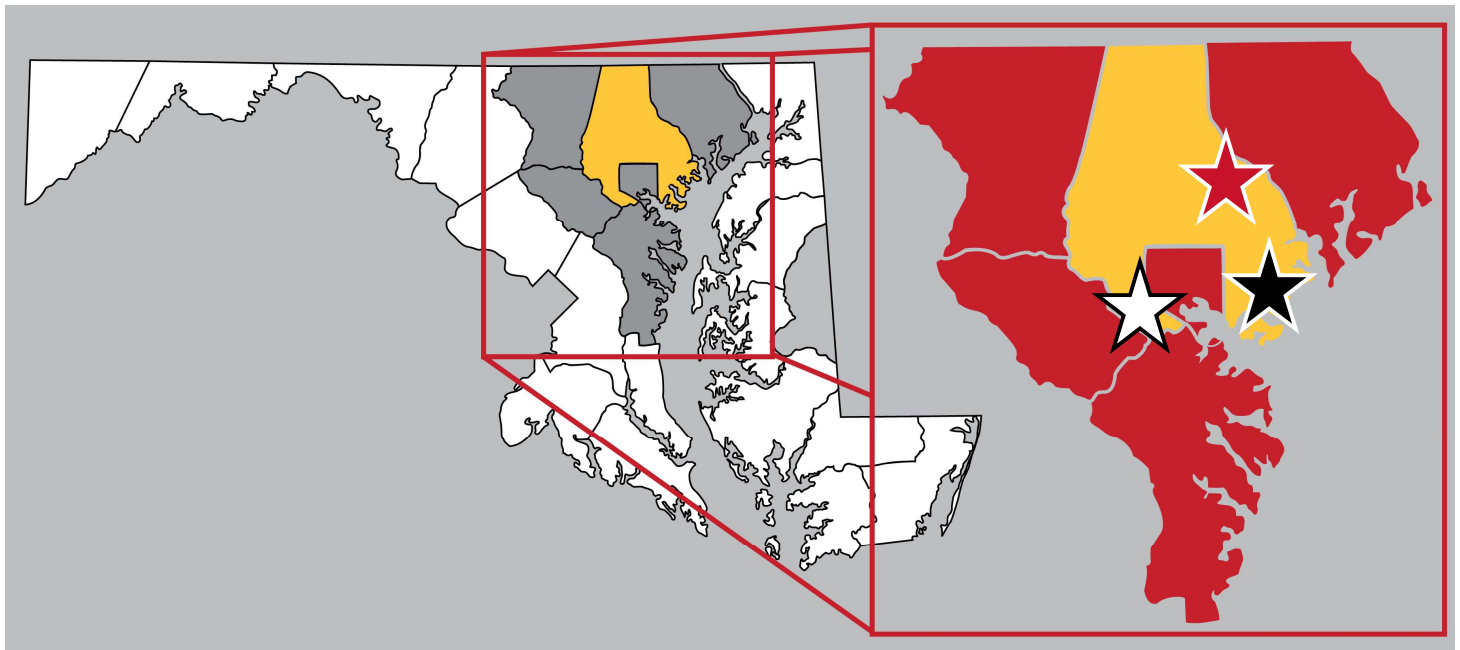

>$500M

Est. Aerospace Revenue

2,200+

Aerospace Jobs

Major facilities and companies contributing to Baltimore County:

- ★ Textron Systems
- ★ Rocket Lab

- ☆ University of Maryland Baltimore County
- ★ Middle River Aerostructure Systems

- Textron: 195,000 sq ft facility, 1,100+ employees
- Rocket Lab: 113,000 sq ft facility, development and manufacturing of carbon-composite structures
- MRAS [subsidiary of ST Engineering North America]: 1.4M sq ft facility; 180 acres; design, build civil & military aircraft; 800+ employees
- Aerospace Engineers have the highest hourly wage of all occupations (Median $57.82) in the County