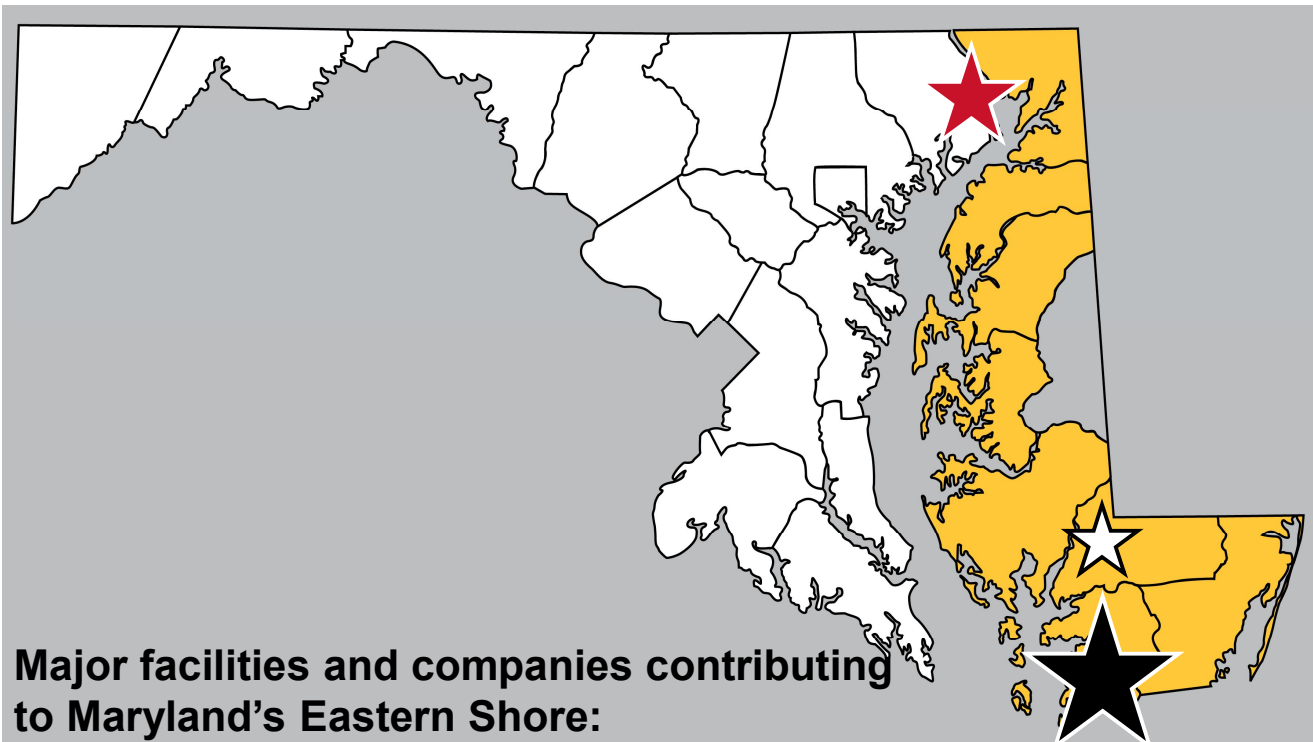

Major facilities and companies contributing the counties:

- ★ Naval Air Station Pax River
- ★ Lockheed Martin
- ★ J.F. Taylor
- ★ Platform Aerospace

#1 Highest concentration of aerospace engineers in the U.S.

>350

Aerospace-related Jobs

Major facilities and companies contributing to Washington County:

★ Sierra Nevada Corporation

★ Hagerstown Regional Airport

Sierra Nevada Corporation's aircraft integration facility is critical to the Army's Intelligence, Surveillance, & Reconnaissance (ISR) – capable jet fleet

Maryland Eastern Shore

*Caroline, Cecil, Dorchester, Queen Anne's,
Kent, Somerset, Talbot, Wicomico, Worcester*

\$203.8M

Aerospace Revenue

1,110

Aerospace Jobs

- ★ NASA Wallops Flight Facility (WFF) & NOAA - VA
- ☆ K&L Microwave- Salisbury, MD
- ★ Peraton – Princess Anne, MD
- ★ University of Maryland Eastern Shore – Princess Anne, MD
- ★ Vertex – Queenstown, MD
- ★ Northrop Grumman – Elkton, MD

- NASA Wallops Flight Facility (located in VA) provides work for many Marylanders and Maryland-based aerospace companies. WFF partners with UMES in workforce development, internships and student/ faculty led project collaborations
- NOAA operates space-to-ground communications at WFF
- Northrop Grumman's Elkton 550-acre facility concentrates on advanced solid propulsion and hypersonics solutions